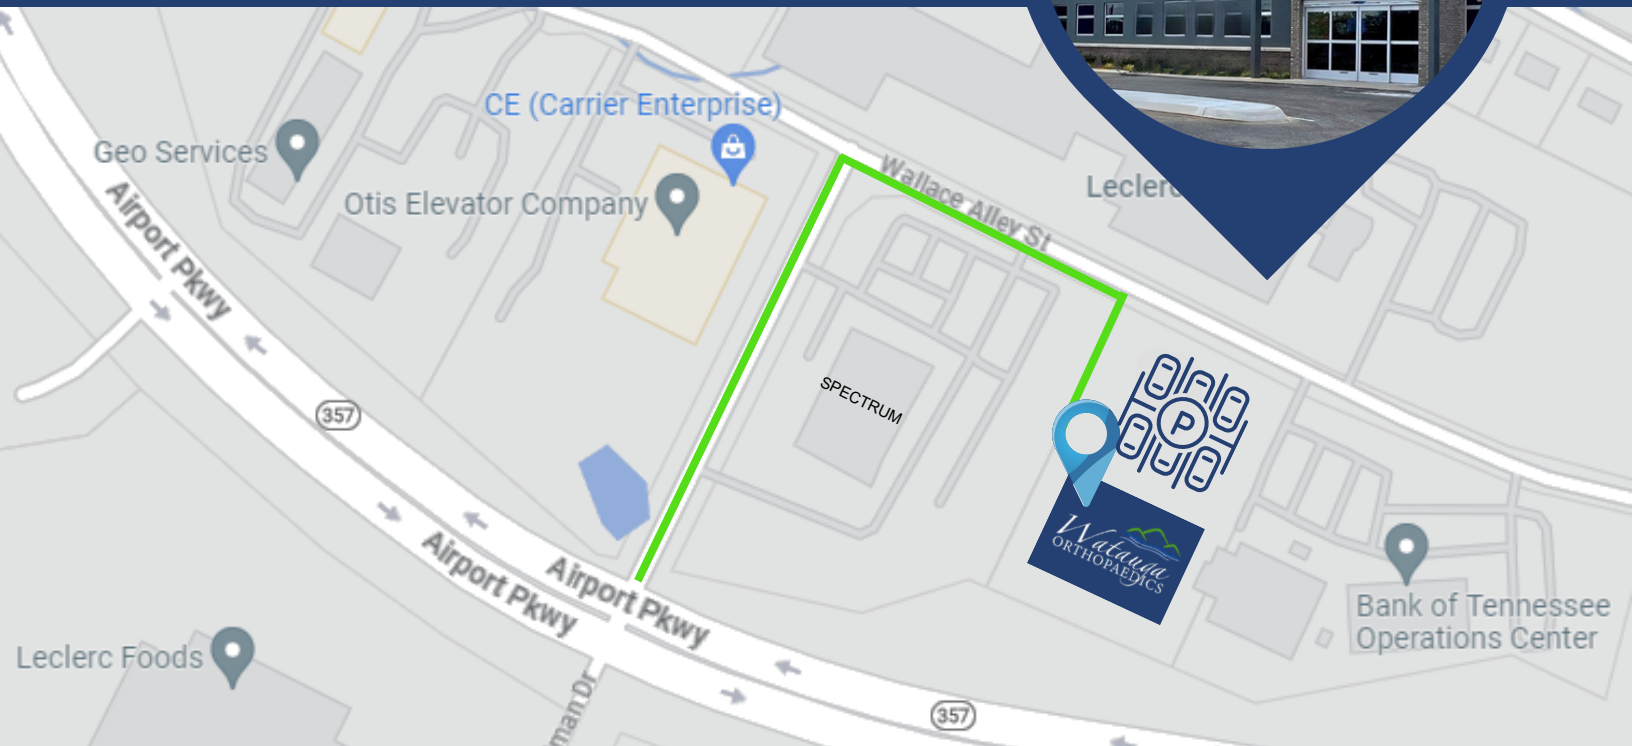

Center for Advanced Bone & Joint Surgery

10425 Wallace Alley Street
Kingsport, TN 37663
423.282.9011
WataugaOrtho.com

Located near the Tri-Cities Regional Airport in the Northeast Tennessee Business Park

FROM I-81 North and South

Take exit 63. From I-81 South, turn left onto TN-357.
From I-81 North, stay right onto TN-357.

Continue on TN-357/Airport Pkwy (2.1 miles.)
Turn left onto Harry Steadman Drive (Northeast Tennessee Business Park), then right onto Wallace Alley Street.

Center for Advanced Bone and Joint Surgery is on your right.

FROM I-26 East and West

Take exit 13 onto TN-75 North/Bobby Hicks Highway (6.5 miles)

Turn left to merge onto TN-375/Airport Pkwy (0.6 mile)

Turn right onto Harry Steadman Drive (Northeast Tennessee Business Park), then right onto Wallace Alley Street

Center for Advanced Bone and Joint Surgery is on your right.